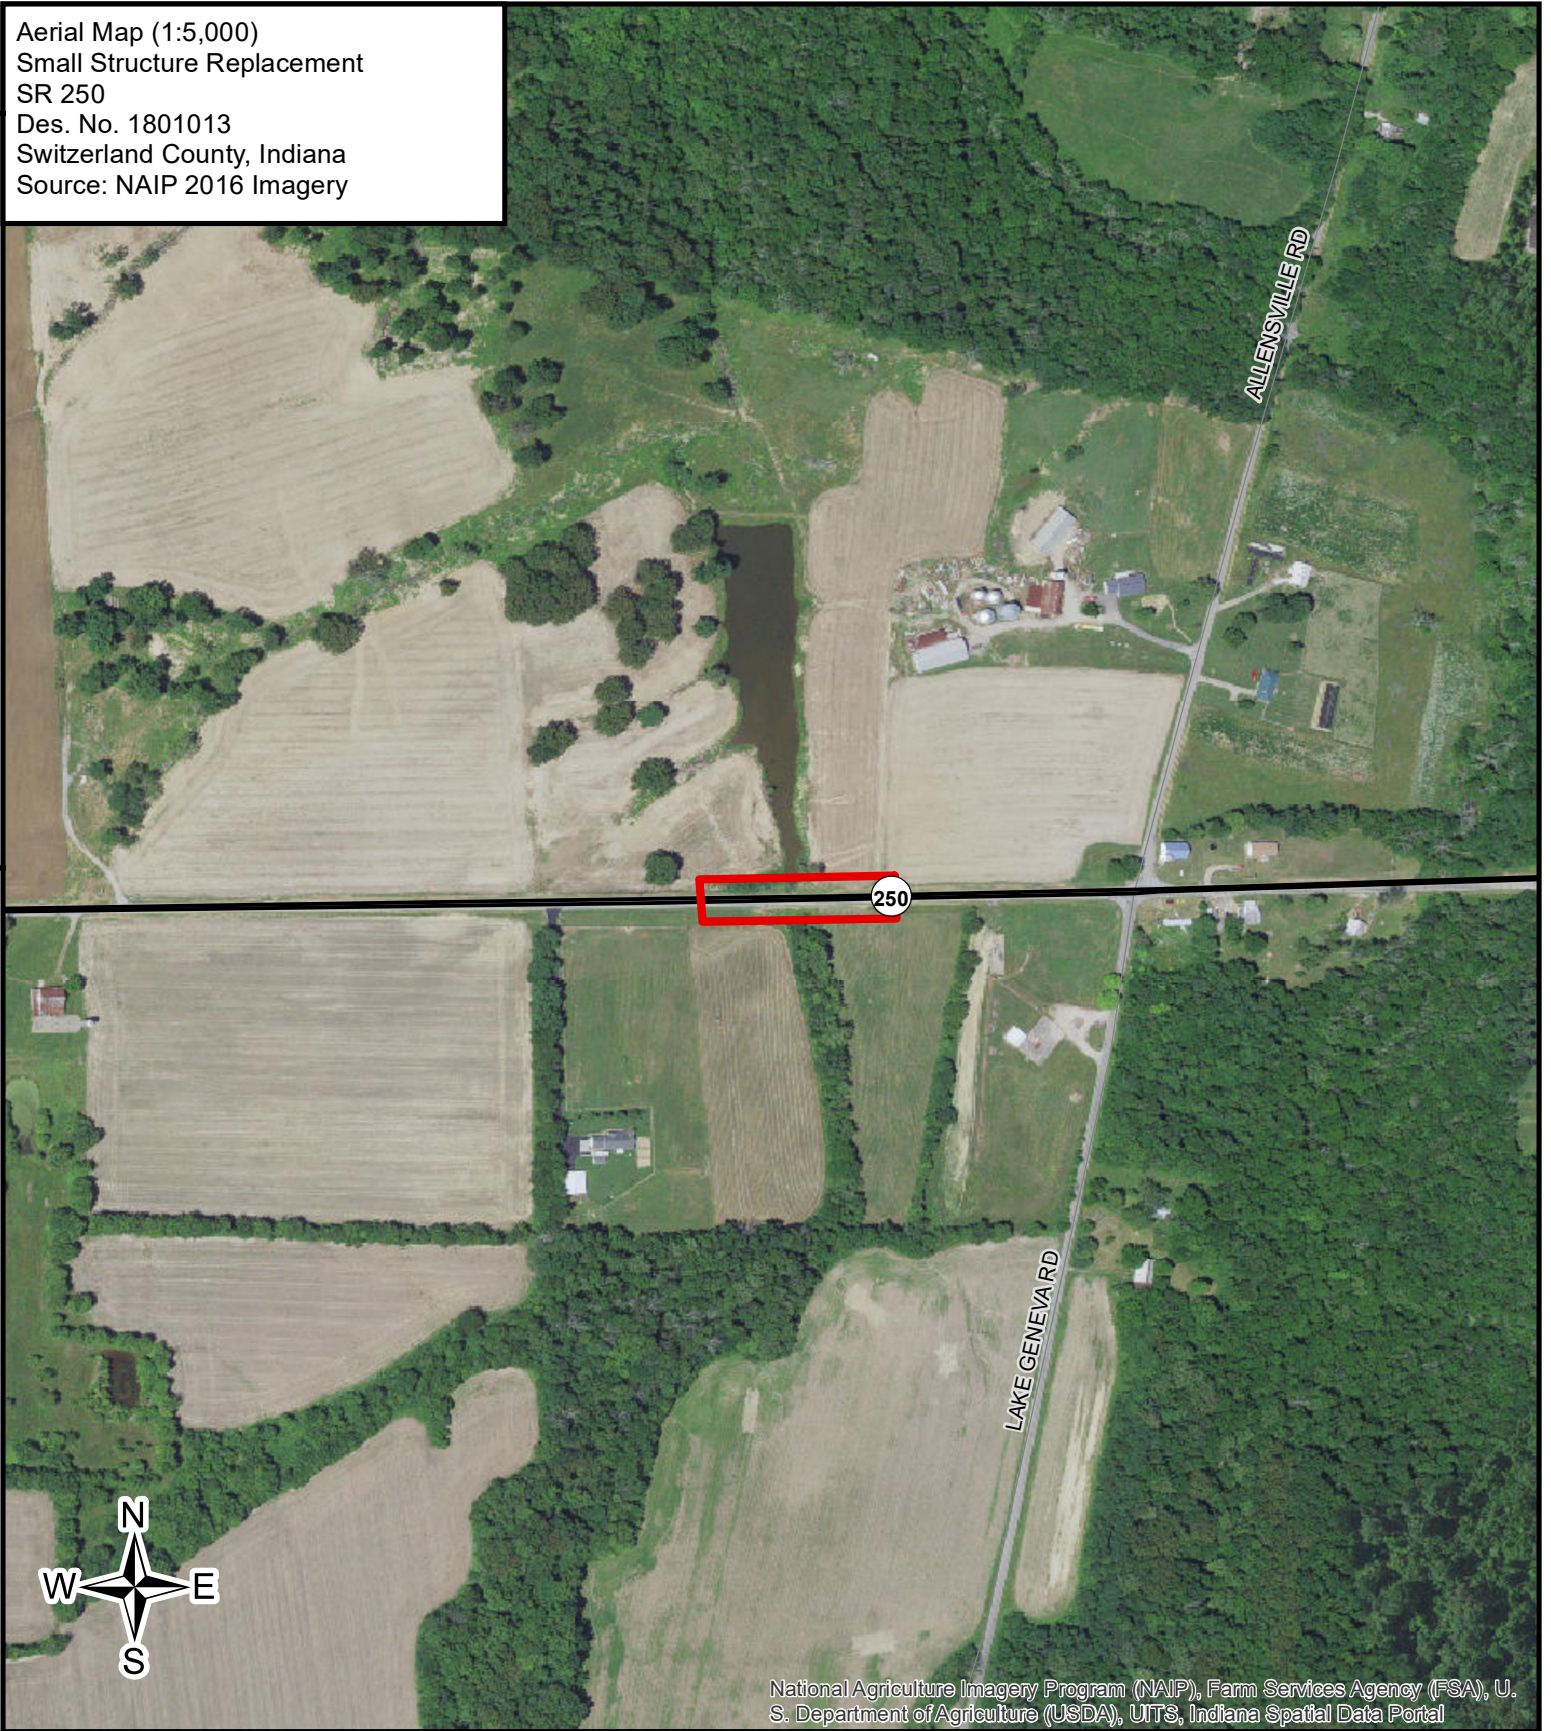

Aerial Map (1:5,000)
Small Structure Replacement
SR 250
Des. No. 1801013
Switzerland County, Indiana
Source: NAIP 2016 Imagery

National Agriculture Imagery Program (NAIP), Farm Services Agency (FSA), U.S. Department of Agriculture (USDA), UITS, Indiana Spatial Data Portal

0 290 580
Feet

 Project Area

1/8/2021