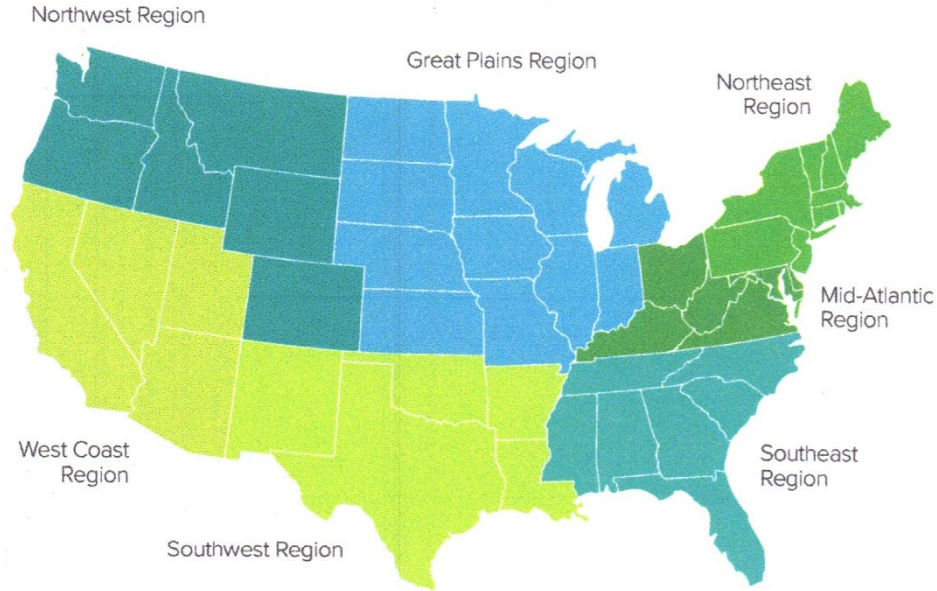

What can be recycled?

All plastic must be clean, dry and free of food residue.