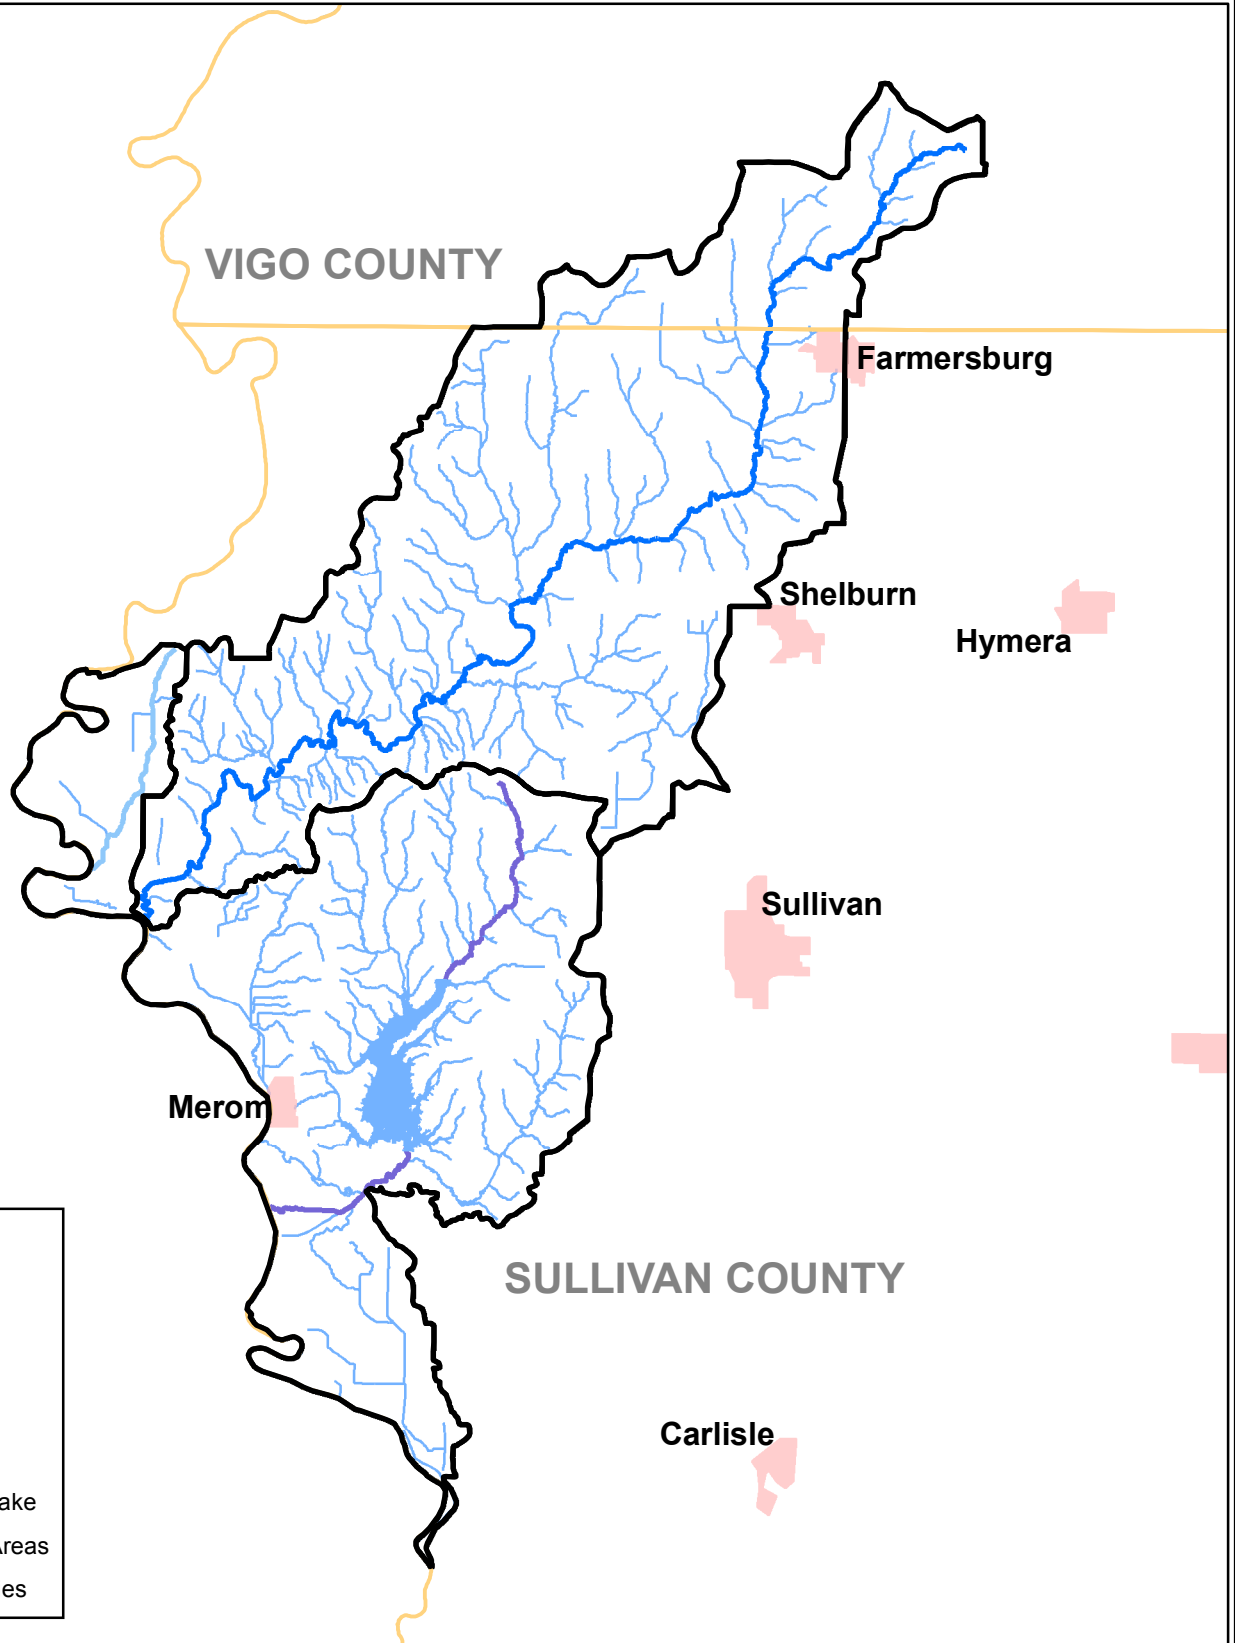

Turtle Creek - Turman Creek - Kelley Bayou WMP 3-77

Legend

- Watersheds
- Streams
- Turtle Creek
- Turman Creek
- Kelley Bayou
- Turtle Creek Lake
- Incorporated Areas
- Indiana Counties

This map is intended to serve as an aid in graphic representation only. This information is not warranted for accuracy or other purposes.

Mapped By: Joanna Wood, Office of Water Quality
Date: 09/07/2016

Sources:

Data - Obtained from the State of Indiana Geographic Information Office Library

Map Projection: UTM Zone 16 N **Map Datum:** NAD83