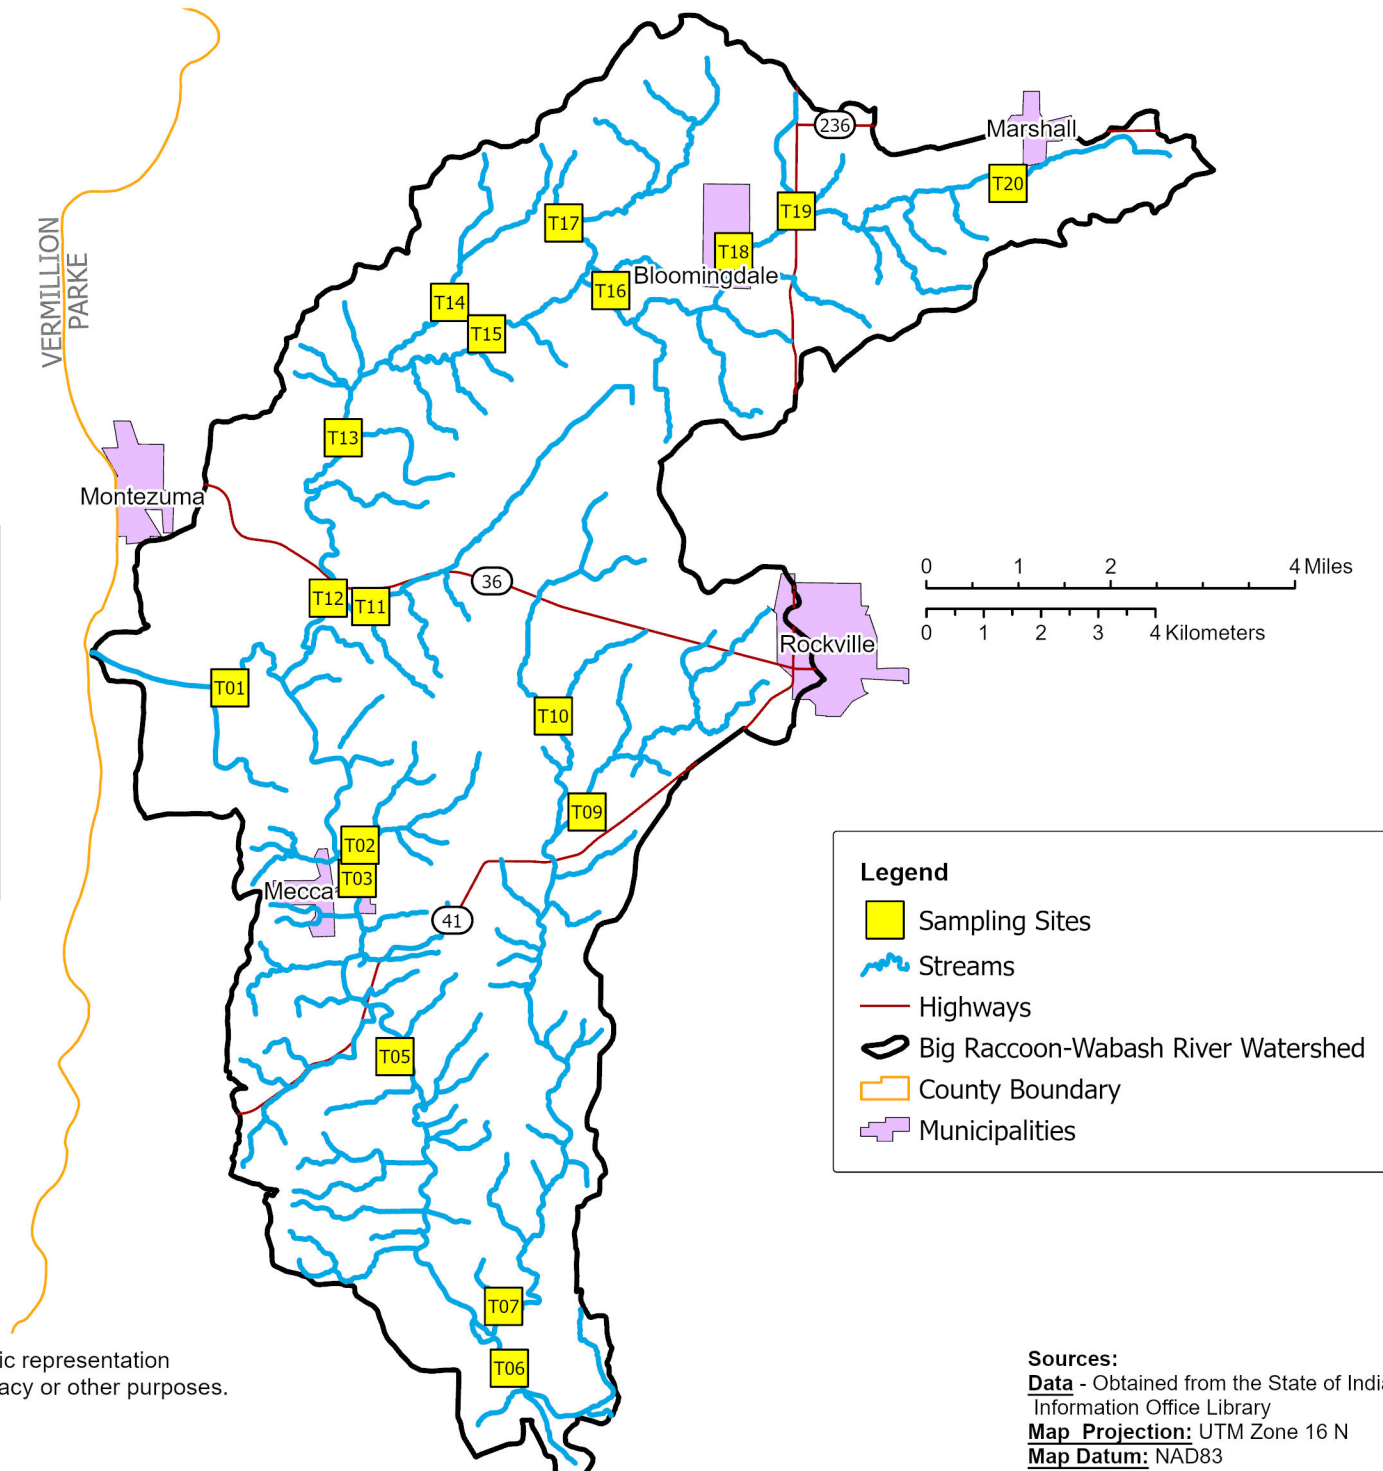

# Big Raccoon-Wabash River Watershed Sampling Sites

This map is intended to serve as an aid in graphic representation only. This information is not warranted for accuracy or other purposes.  
**Mapped By:**  
Ashton Spencer, Office of Water Quality  
**Date:** 8/03/2022

**Sources:**  
**Data** - Obtained from the State of Indiana Geographic Information Office Library  
**Map Projection:** UTM Zone 16 N  
**Map Datum:** NAD83