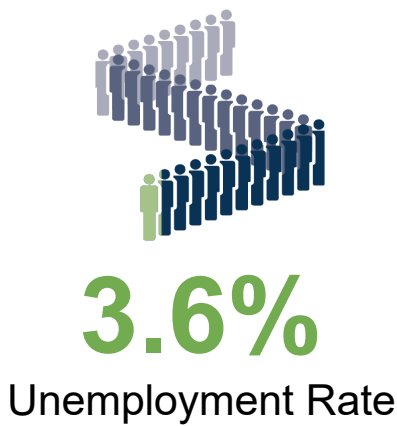

Released Oct. 20, 2023

UNEMPLOYMENT RATE **seasonally adjusted*

August 2023
Indiana was

3.4%

National
Unemployment
Rate is

LABOR FORCE PARTICIPATION RATE

Labor Force
Participation Rate

63.4%

National Labor Force Rate

106,807

Open Job Postings

*As of Oct. 17, 2023

14,348

Regular UI Claims

Reference week (12th of the month) Input to
LAUS Unemployment Rate Model