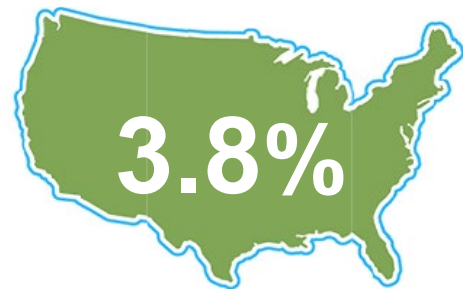

Released Oct. 20, 2023

UNEMPLOYMENT RATE **seasonally adjusted*

August 2023
Indiana was

3.4%

National
Unemployment
Rate is

LABOR FORCE PARTICIPATION RATE

Labor Force
Participation Rate

63.4%

National Labor Force Rate

106,807

Open Job Postings

*As of Oct. 17, 2023

14,348

Regular UI Claims

Reference week (12th of the month) Input to
LAUS Unemployment Rate Model