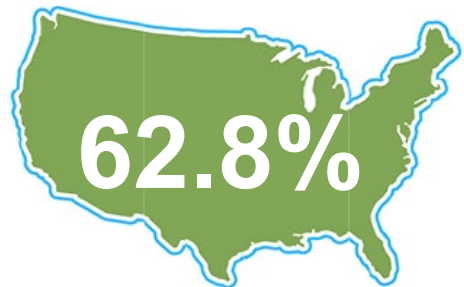

Released Oct. 20, 2023

UNEMPLOYMENT RATE **seasonally adjusted*

August 2023
Indiana was

3.4%

National
Unemployment
Rate is

LABOR FORCE PARTICIPATION RATE

Labor Force
Participation Rate

63.4%

National Labor Force Rate

106,807

Open Job Postings

*As of Oct. 17, 2023

14,348

Regular UI Claims

Reference week (12th of the month) Input to
LAUS Unemployment Rate Model