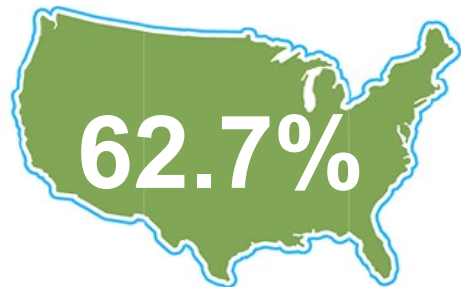

Released Nov. 17, 2023

UNEMPLOYMENT RATE **seasonally adjusted*

September 2023
Indiana was

3.6%

National
Unemployment
Rate is

LABOR FORCE PARTICIPATION RATE

Labor Force
Participation Rate

63.3%

National Labor Force Rate

105,860

Open Job Postings

*As of Nov. 16, 2023

14,801

Regular UI Claims

Reference week (12th of the month) Input to
LAUS Unemployment Rate Model