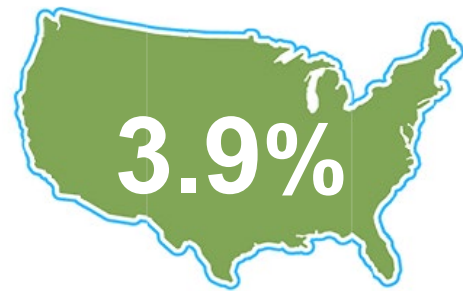

Released Nov. 17, 2023

UNEMPLOYMENT RATE **seasonally adjusted*

September 2023
Indiana was

3.6%

National
Unemployment
Rate is

LABOR FORCE PARTICIPATION RATE

Labor Force
Participation Rate

63.3%

National Labor Force Rate

105,860

Open Job Postings

*As of Nov. 16, 2023

14,801

Regular UI Claims

Reference week (12th of the month) Input to
LAUS Unemployment Rate Model