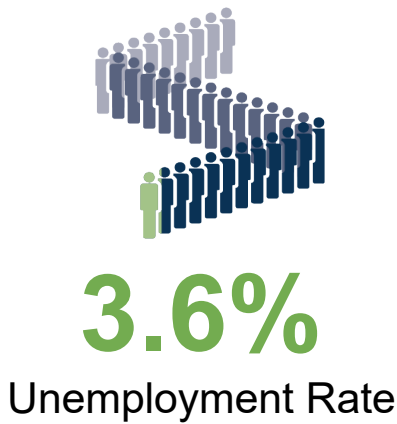

Released Nov. 17, 2023

UNEMPLOYMENT RATE **seasonally adjusted*

September 2023
Indiana was

3.6%

National
Unemployment
Rate is

LABOR FORCE PARTICIPATION RATE

Labor Force
Participation Rate

63.3%

National Labor Force Rate

105,860

Open Job Postings

*As of Nov. 16, 2023

14,801

Regular UI Claims

Reference week (12th of the month) Input to
LAUS Unemployment Rate Model