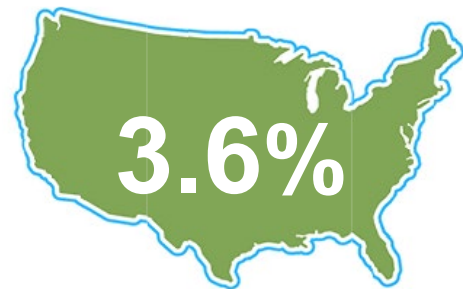

## UNEMPLOYMENT RATE *\*seasonally adjusted*

May 2023  
Indiana was

**3.1%**

National  
Unemployment  
Rate is

## LABOR FORCE PARTICIPATION RATE

Labor Force  
Participation Rate

**63.6%**

National Labor Force Rate

**115,930**

Open Job Postings

\*As of July 17, 2023

**15,287**