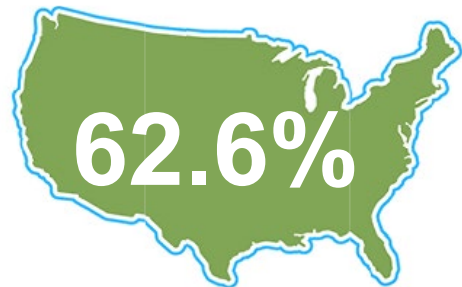

## UNEMPLOYMENT RATE *\*seasonally adjusted*

May 2023  
Indiana was

**3.1%**

National  
Unemployment  
Rate is

## LABOR FORCE PARTICIPATION RATE

Labor Force  
Participation Rate

**63.6%**

National Labor Force Rate

**115,930**

Open Job Postings

\*As of July 17, 2023

**15,287**