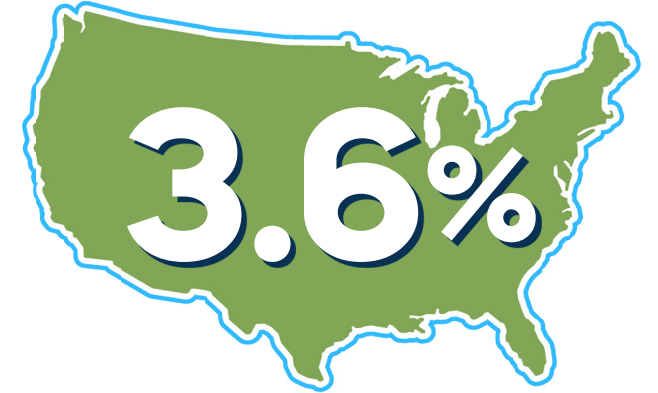

# 2.2%

Unemployment rate

Record low since  
program began in 1976

March 2022 Indiana

# 2.2%

National unemployment  
rate is