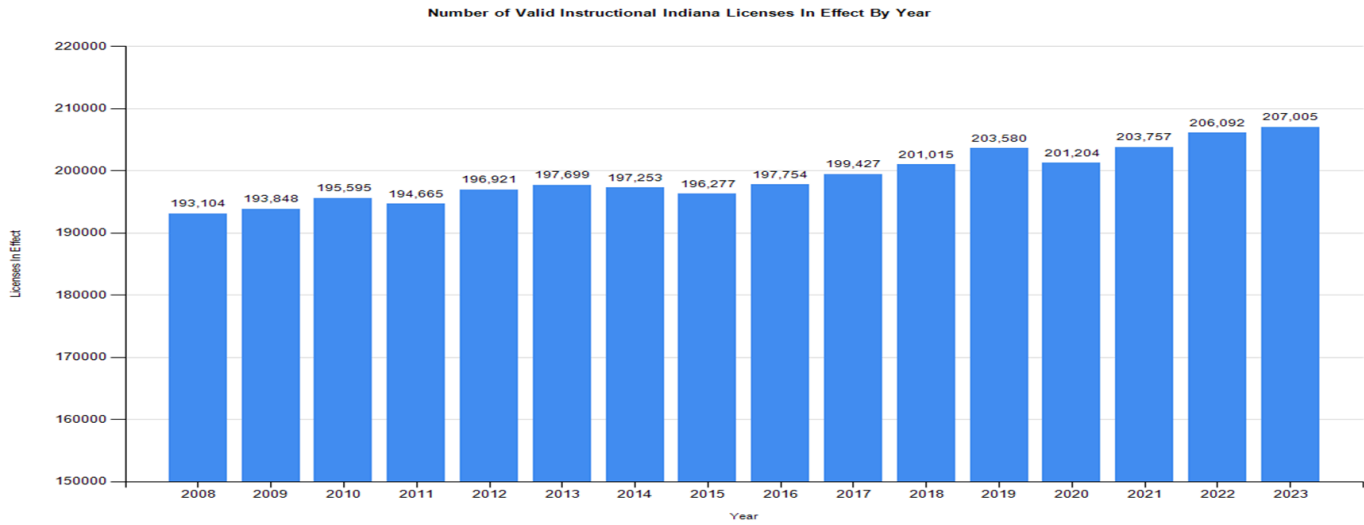

Valid Instructional Licenses in Effect Comparison

The chart above reflects the number of standard or “full” instructional licenses valid on June 30 of each year. A teacher with multiple content areas on an instructional license will be counted multiple times.