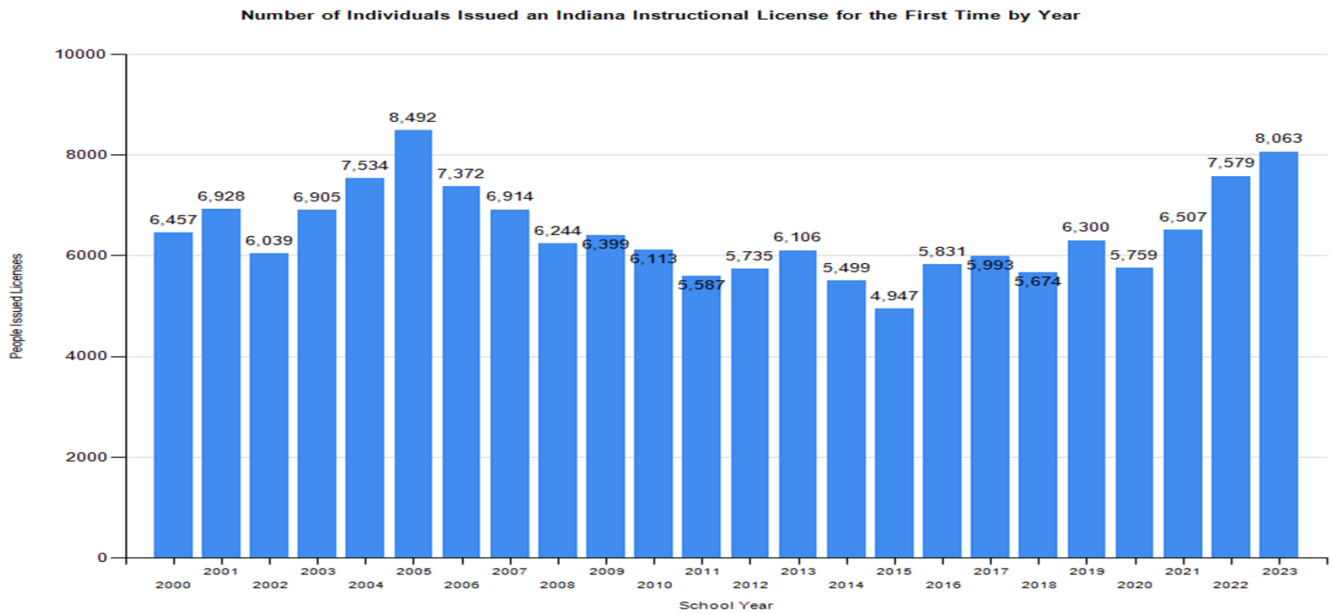

Initial Licensure Comparison

The chart above reflects the number of individuals issued an Indiana instructional license for the first time between July 1 and June 30 of each year. A license holder with multiple content areas is represented once. This chart includes two-year Initial Practitioner and five-year Practitioner licenses issued as first-time licenses and includes holders of Professional Educator Licenses, Workplace Specialist Licenses and Career Specialist Permits.