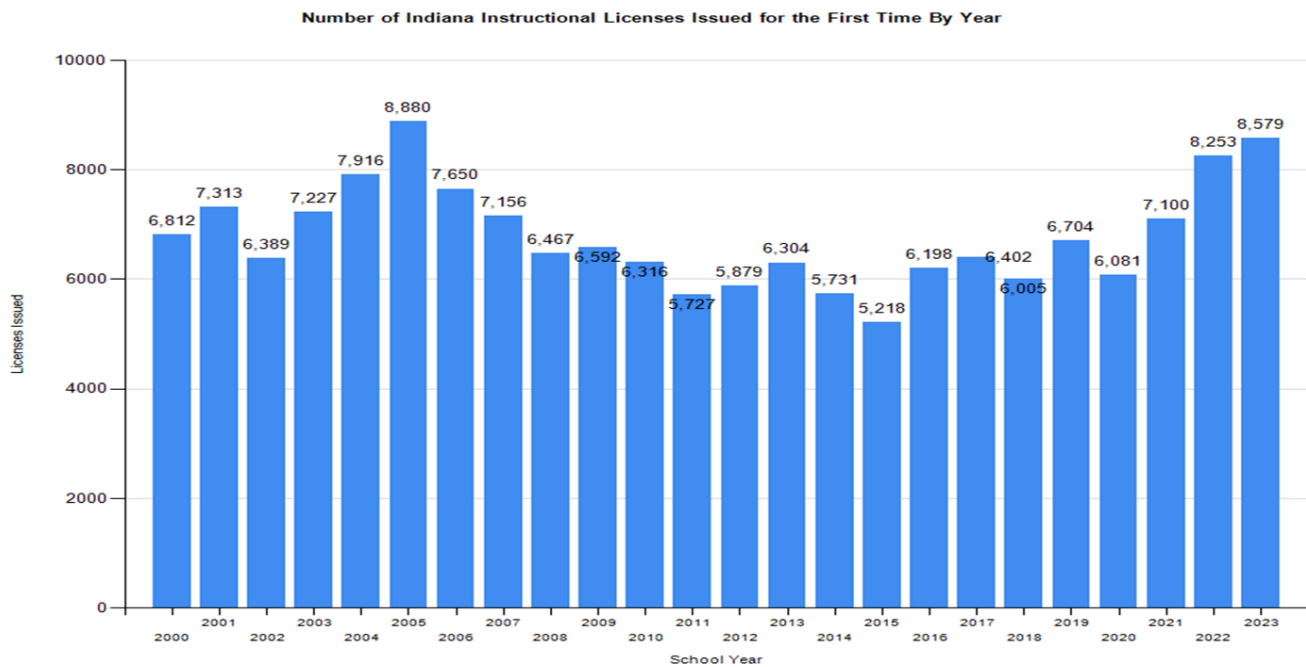

New Instructional Licensure Comparison

The chart above reflects the number of new instructional licenses by content area issued between July 1 and June 30 of each year. The numbers reflected in each bar reflect a count of unique licenses and includes Professional Educator Licenses, Workplace Specialist Licenses and Career Specialist Permits. A person holding a license with multiple content areas is counted multiple times.