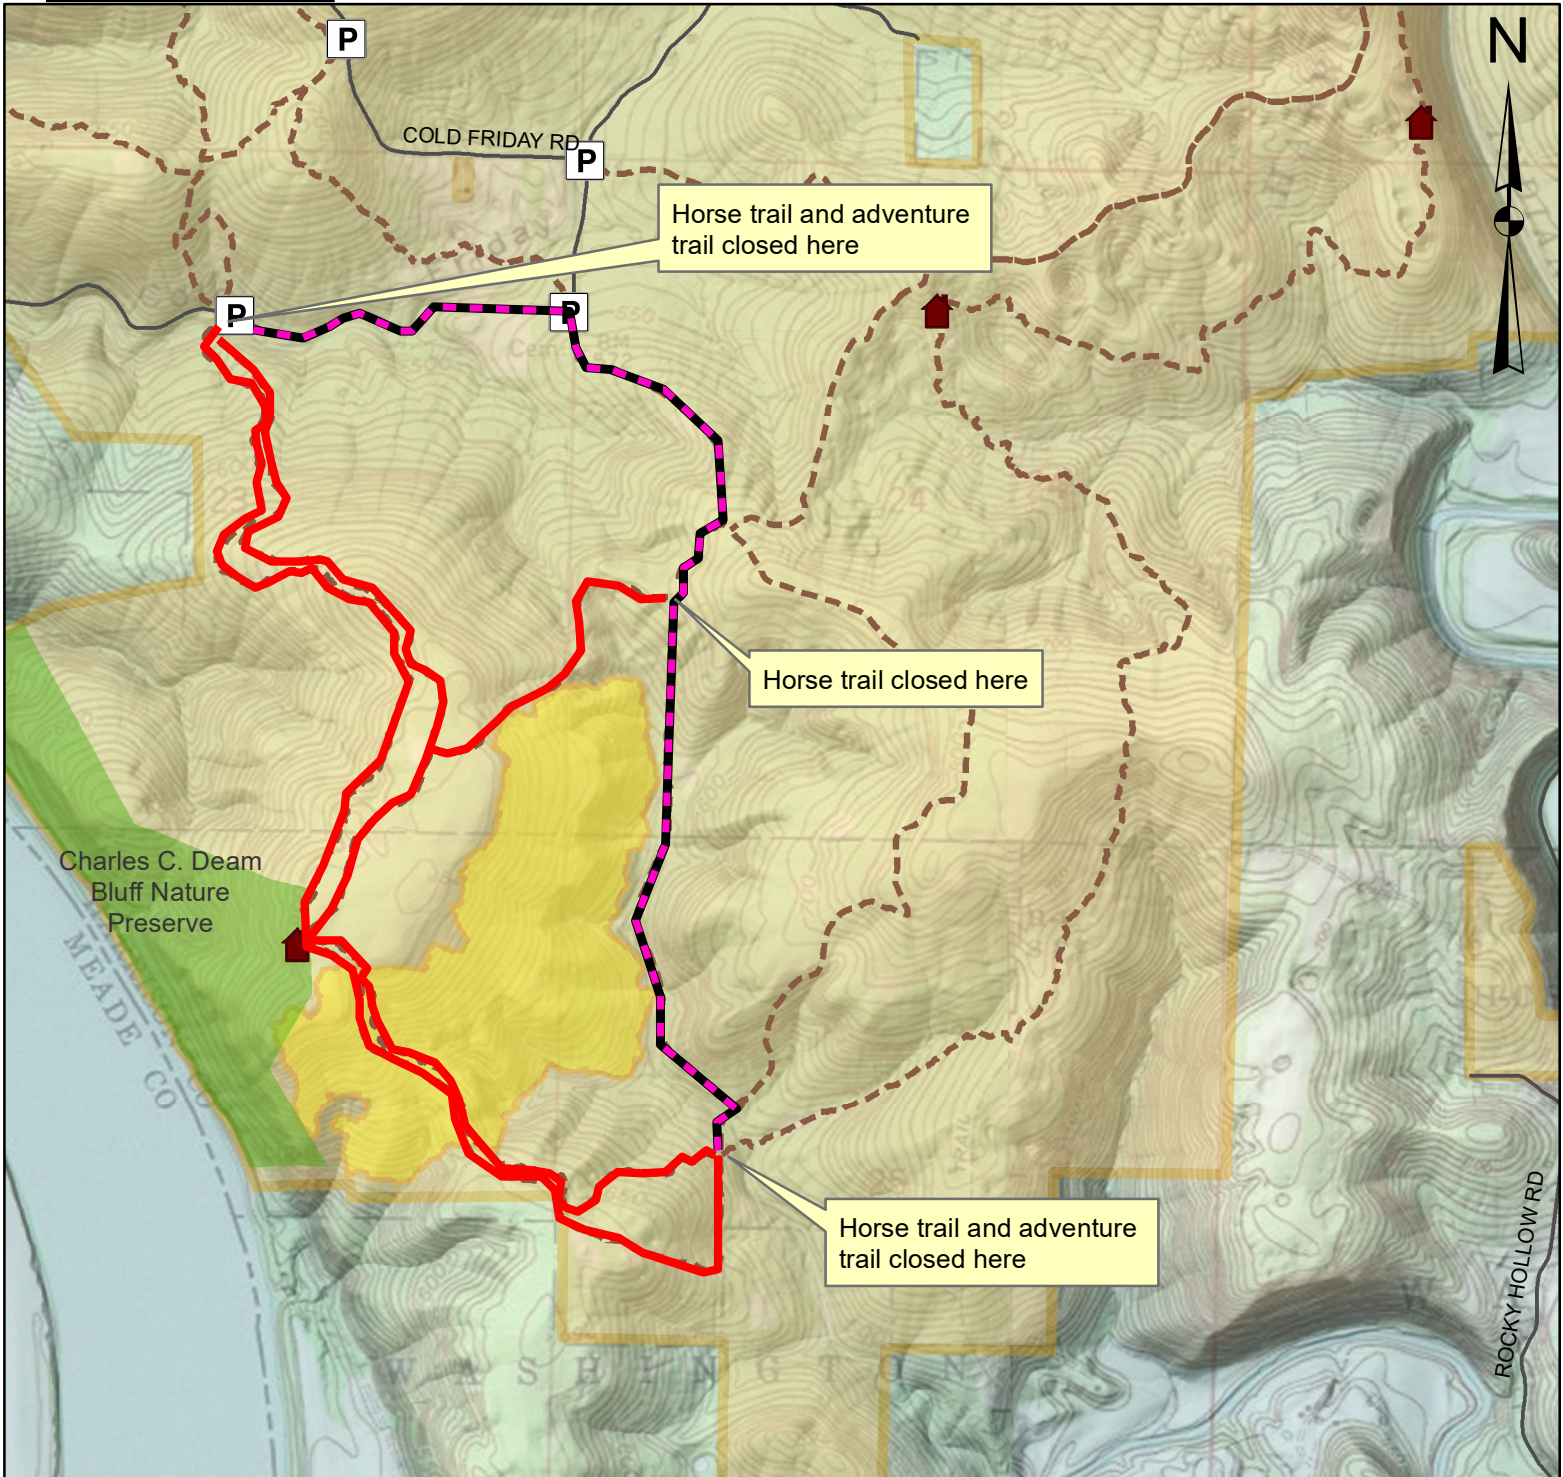

Harrison-Crawford State Forest Temporary Trail Closure

-  Shelter Houses
-  Temporary Trail Closure
-  Temporary Trail Reroute
-  Recreational Trails
-  Restricted Area
-  State Forest

Beginning on or shortly after 2/6/2024, the restricted area identified on the map will be temporarily closed for public safety. This includes access to a portion of the Greenbriar, Riverside, and Adventure trails. The re-route has been marked with pink and black flagging.