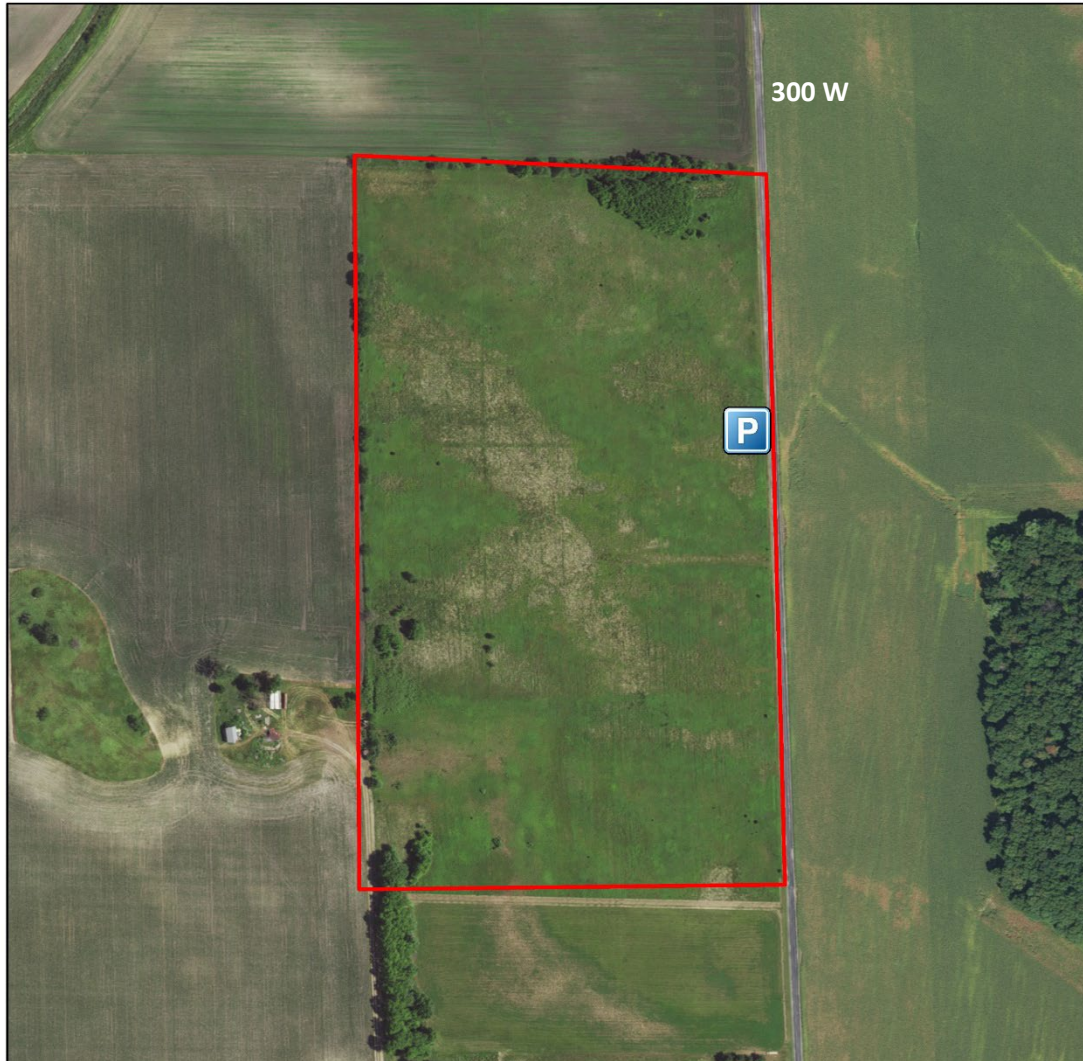

Flora Game Bird Area

White County, Indiana

Flora Game Bird Area is a 30-acre property established on marginally tillable ground. Most of the site has been seeded to prairie grasses.

Access is by written permit only and is awarded only for hunting opportunities, research, and volunteer conservation work. No other access is granted. Call Willow Slough FWA at 219-285-2704 for more information.

Directions: From Wolcott, travel east on S.R. 24 to C.R. 300 W. Go south on 300 W. for 1 ½ miles. The property will be on the west side of the road. Park by the wooden sign.

GPS coordinates for the parking area: (40.725681, -86.928484). All boundaries on the map are approximate.