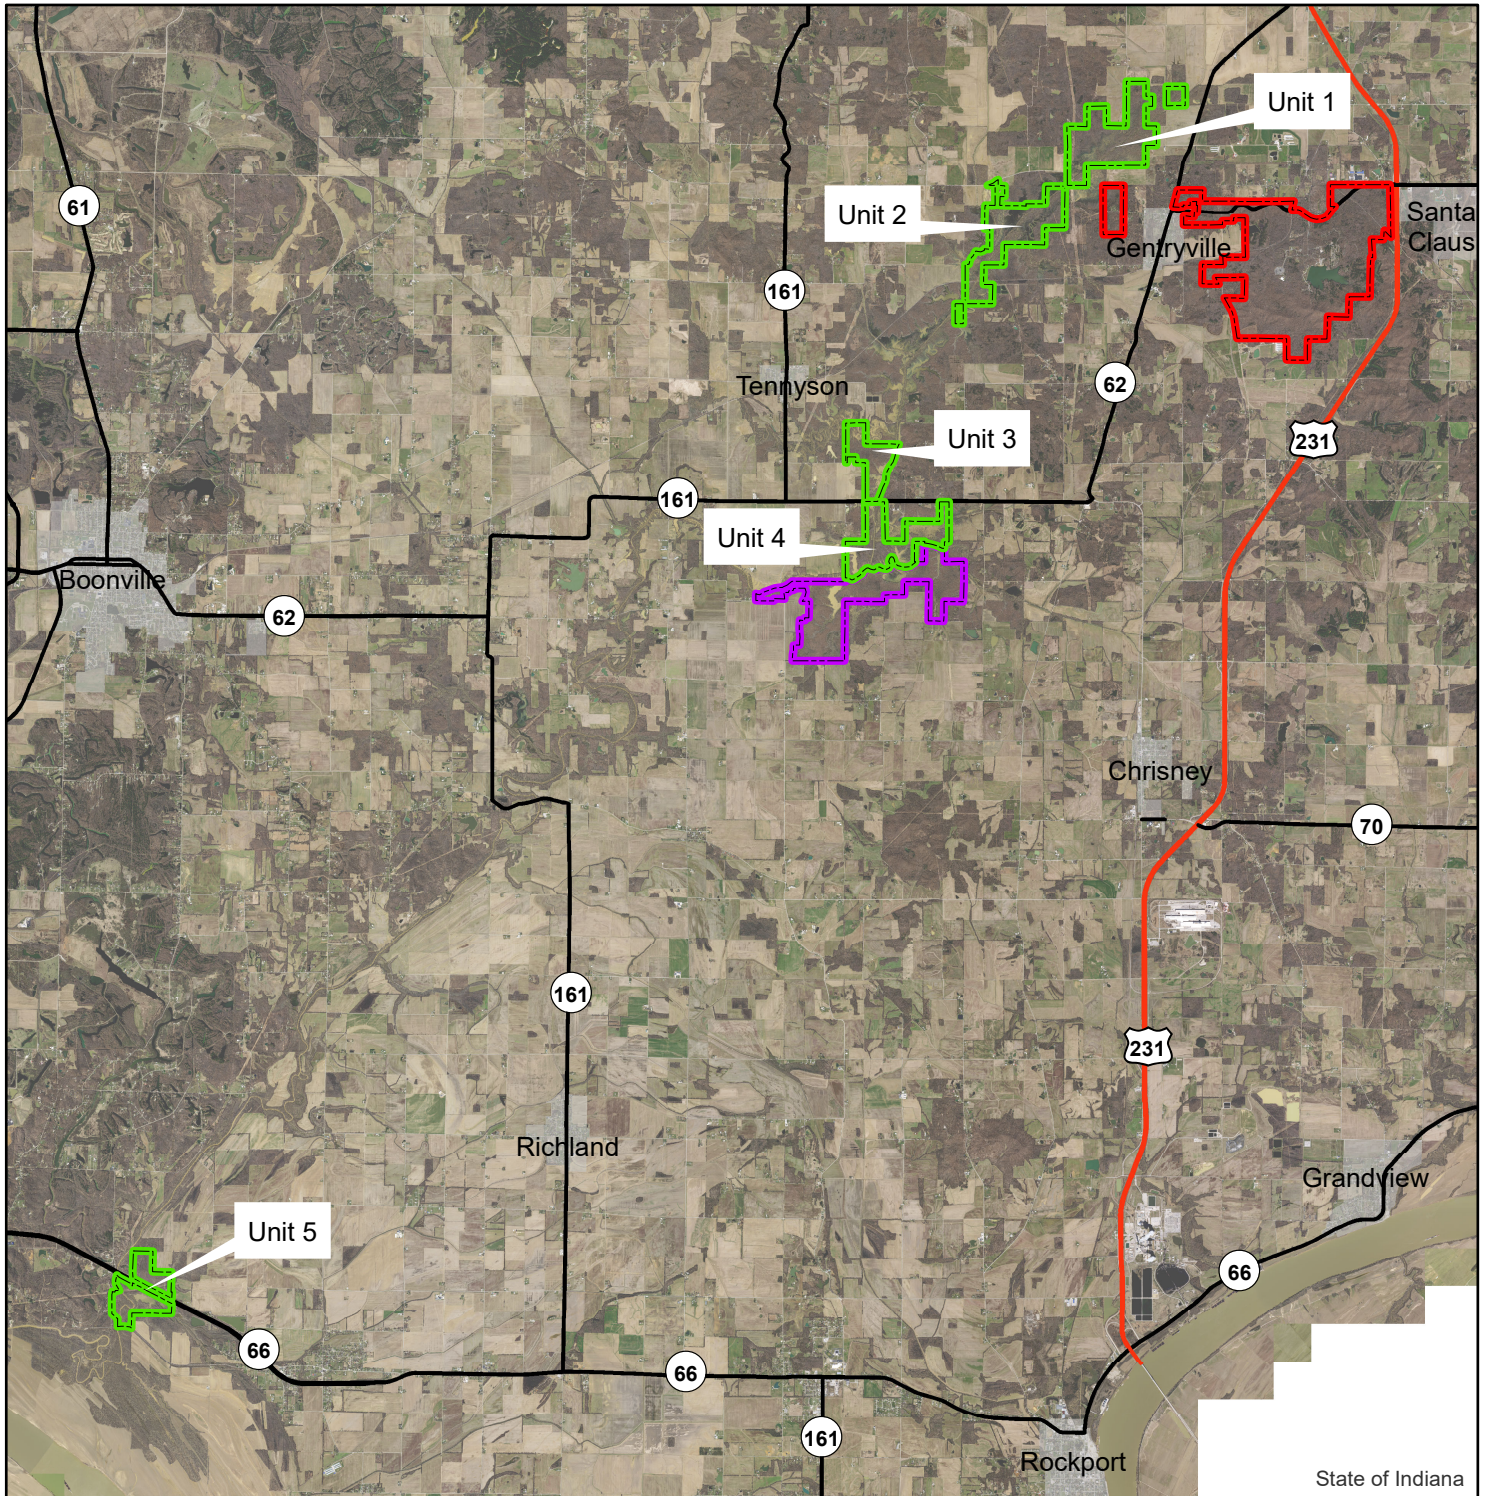

# Little Pigeon Creek Wetland Conservation Area

**Legend**

-  Little Pigeon Creek WCA
-  Lincoln State Park
-  Bloomfield Barrens Nature Preserve

Little Pigeon Creek WCA is managed by  
Sugar Ridge FWA in Winslow, IN.  
(812) 789-2724