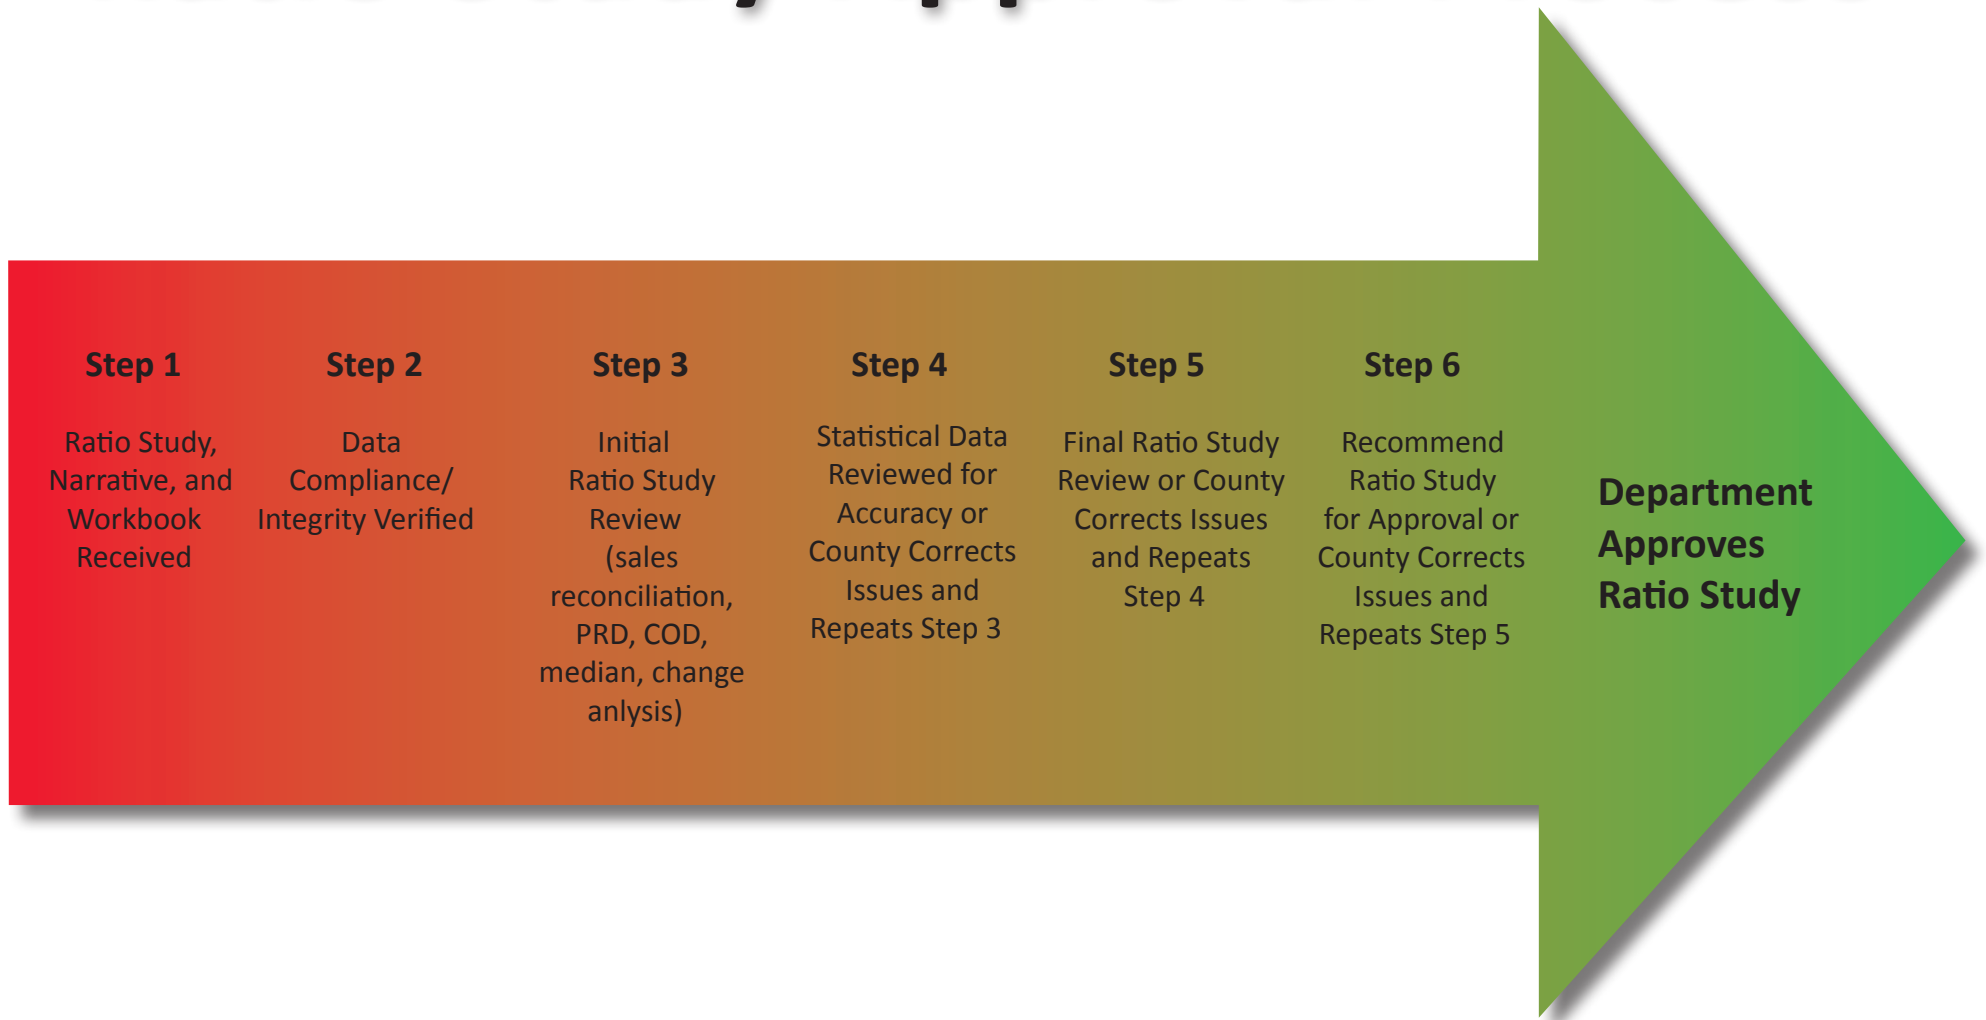

Ratio Study Approval Process

County Estimated Delivery Date Status Map is available online at: <http://www.in.gov/dlgf/6827.htm?WT.ac=statusmap>